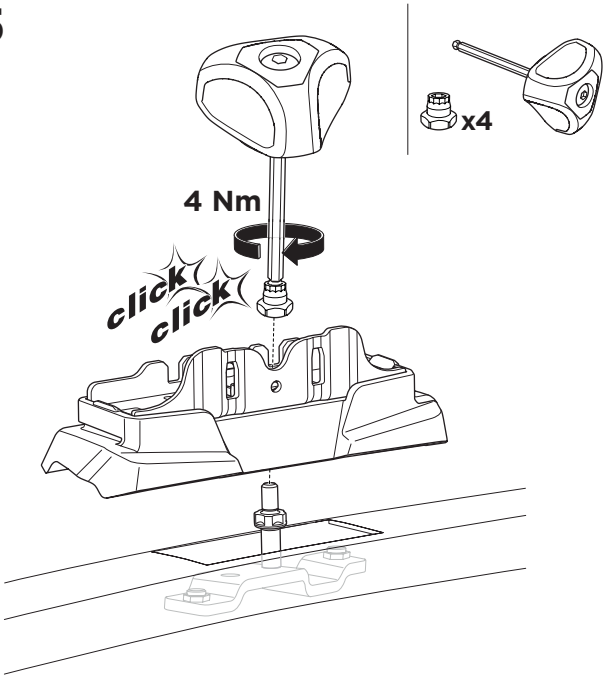

1

Kit 187202

SUBARU Legacy IV, 5-dr Estate, 03-09

This kit is only for vehicles with fixpoint mounting.

3

4

5

6