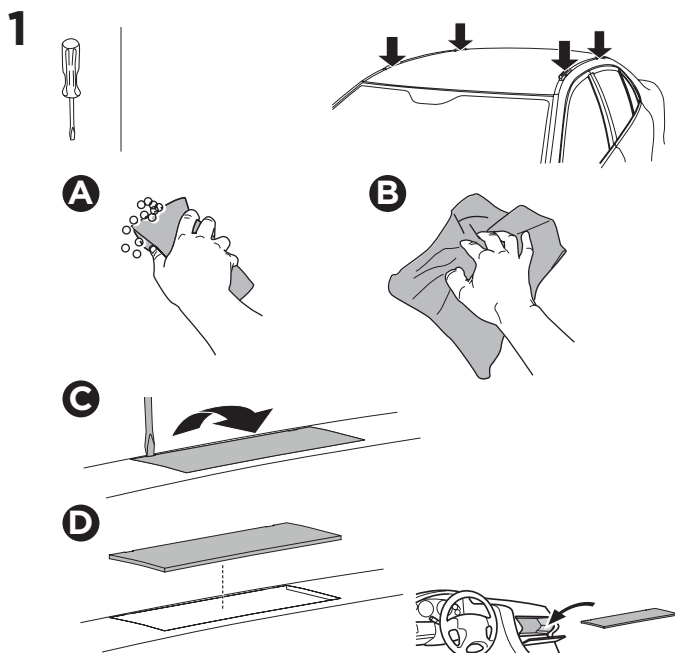

1

Kit 187202

SUBARU Legacy IV, 5-dr Estate, 03-09

This kit is only for vehicles with fixpoint mounting.

3

4

5

6