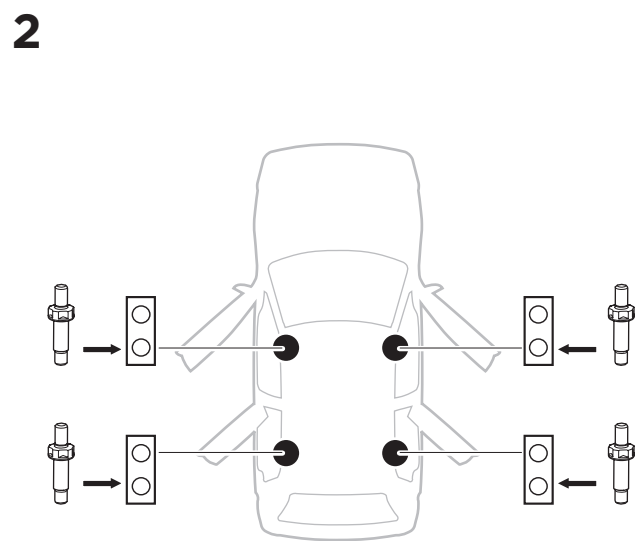

1

Kit 187202

SUBARU Legacy IV, 5-dr Estate, 03-09

This kit is only for vehicles with fixpoint mounting.

3

4

5

6