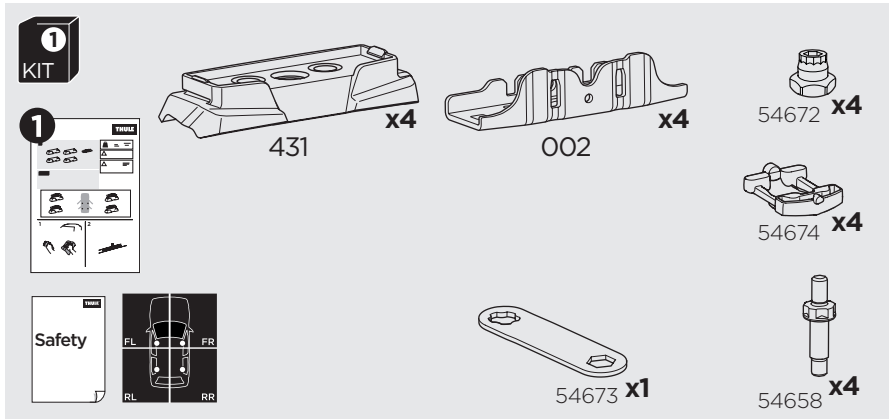

1

Kit 187202

SUBARU Legacy IV, 5-dr Estate, 03-09

This kit is only for vehicles with fixpoint mounting.

3

4

5

6