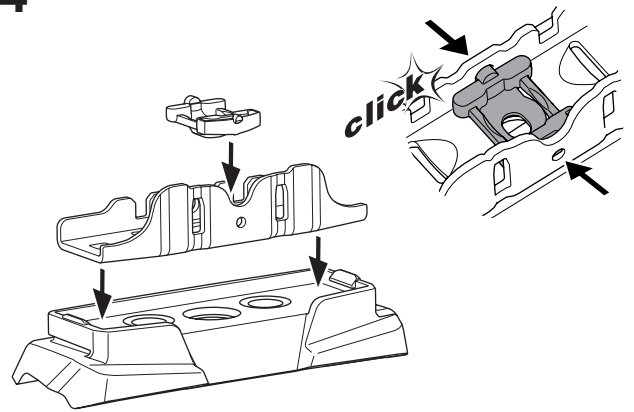

1

Kit 187202

SUBARU Legacy IV, 5-dr Estate, 03-09

This kit is only for vehicles with fixpoint mounting.

3

4

5

6