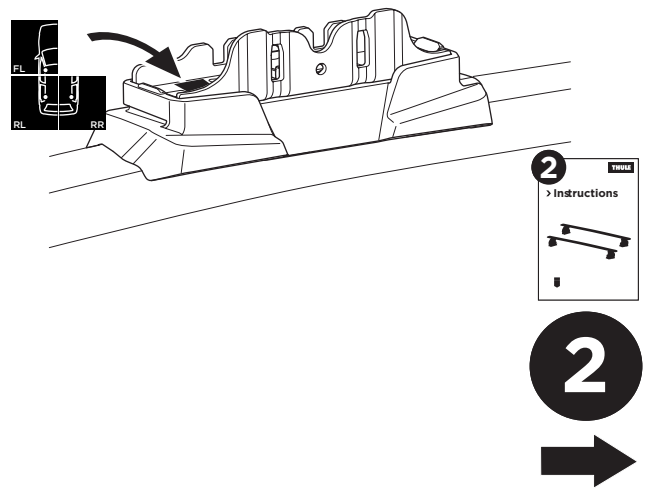

1

Kit 187202

SUBARU Legacy IV, 5-dr Estate, 03-09

This kit is only for vehicles with fixpoint mounting.

3

4

5

6