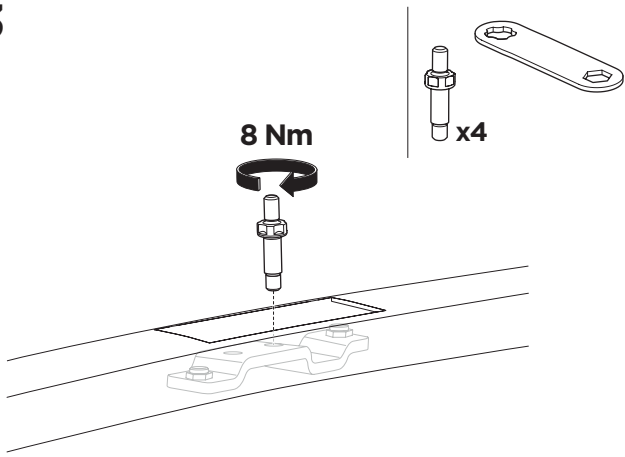

1

Kit 187202

SUBARU Legacy IV, 5-dr Estate, 03-09

This kit is only for vehicles with fixpoint mounting.

3

4

5

6