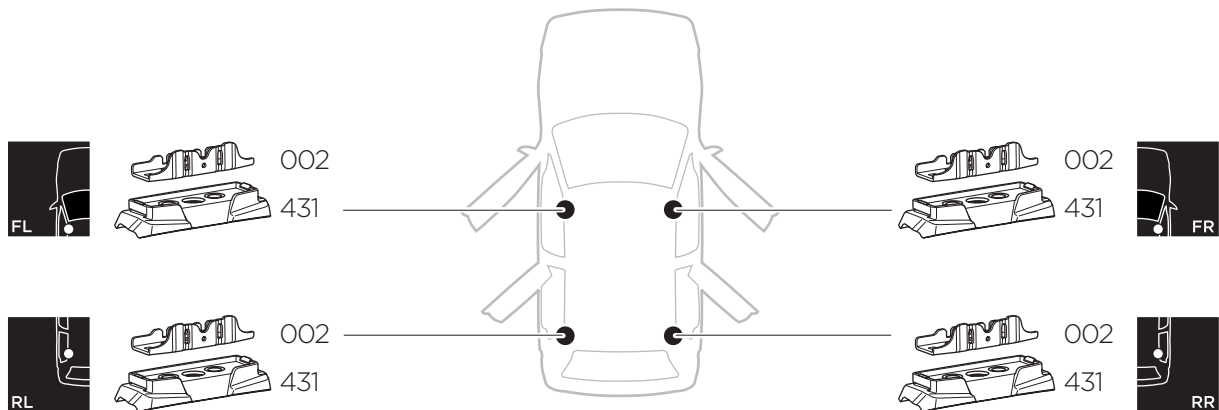

1

Kit 187202

SUBARU Legacy IV, 5-dr Estate, 03-09

This kit is only for vehicles with fixpoint mounting.

3

4

5

6