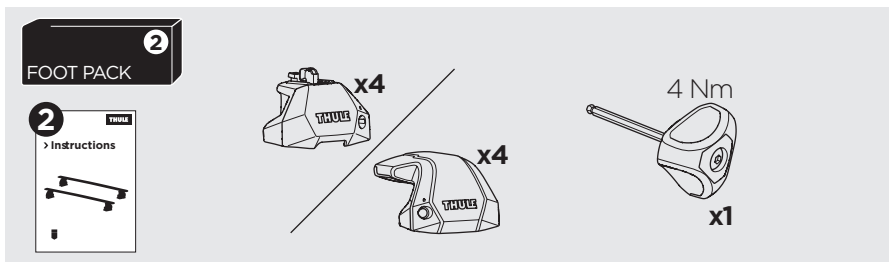

1

Kit 187202

SUBARU Legacy IV, 5-dr Estate, 03-09

This kit is only for vehicles with fixpoint mounting.

3

4

5

6